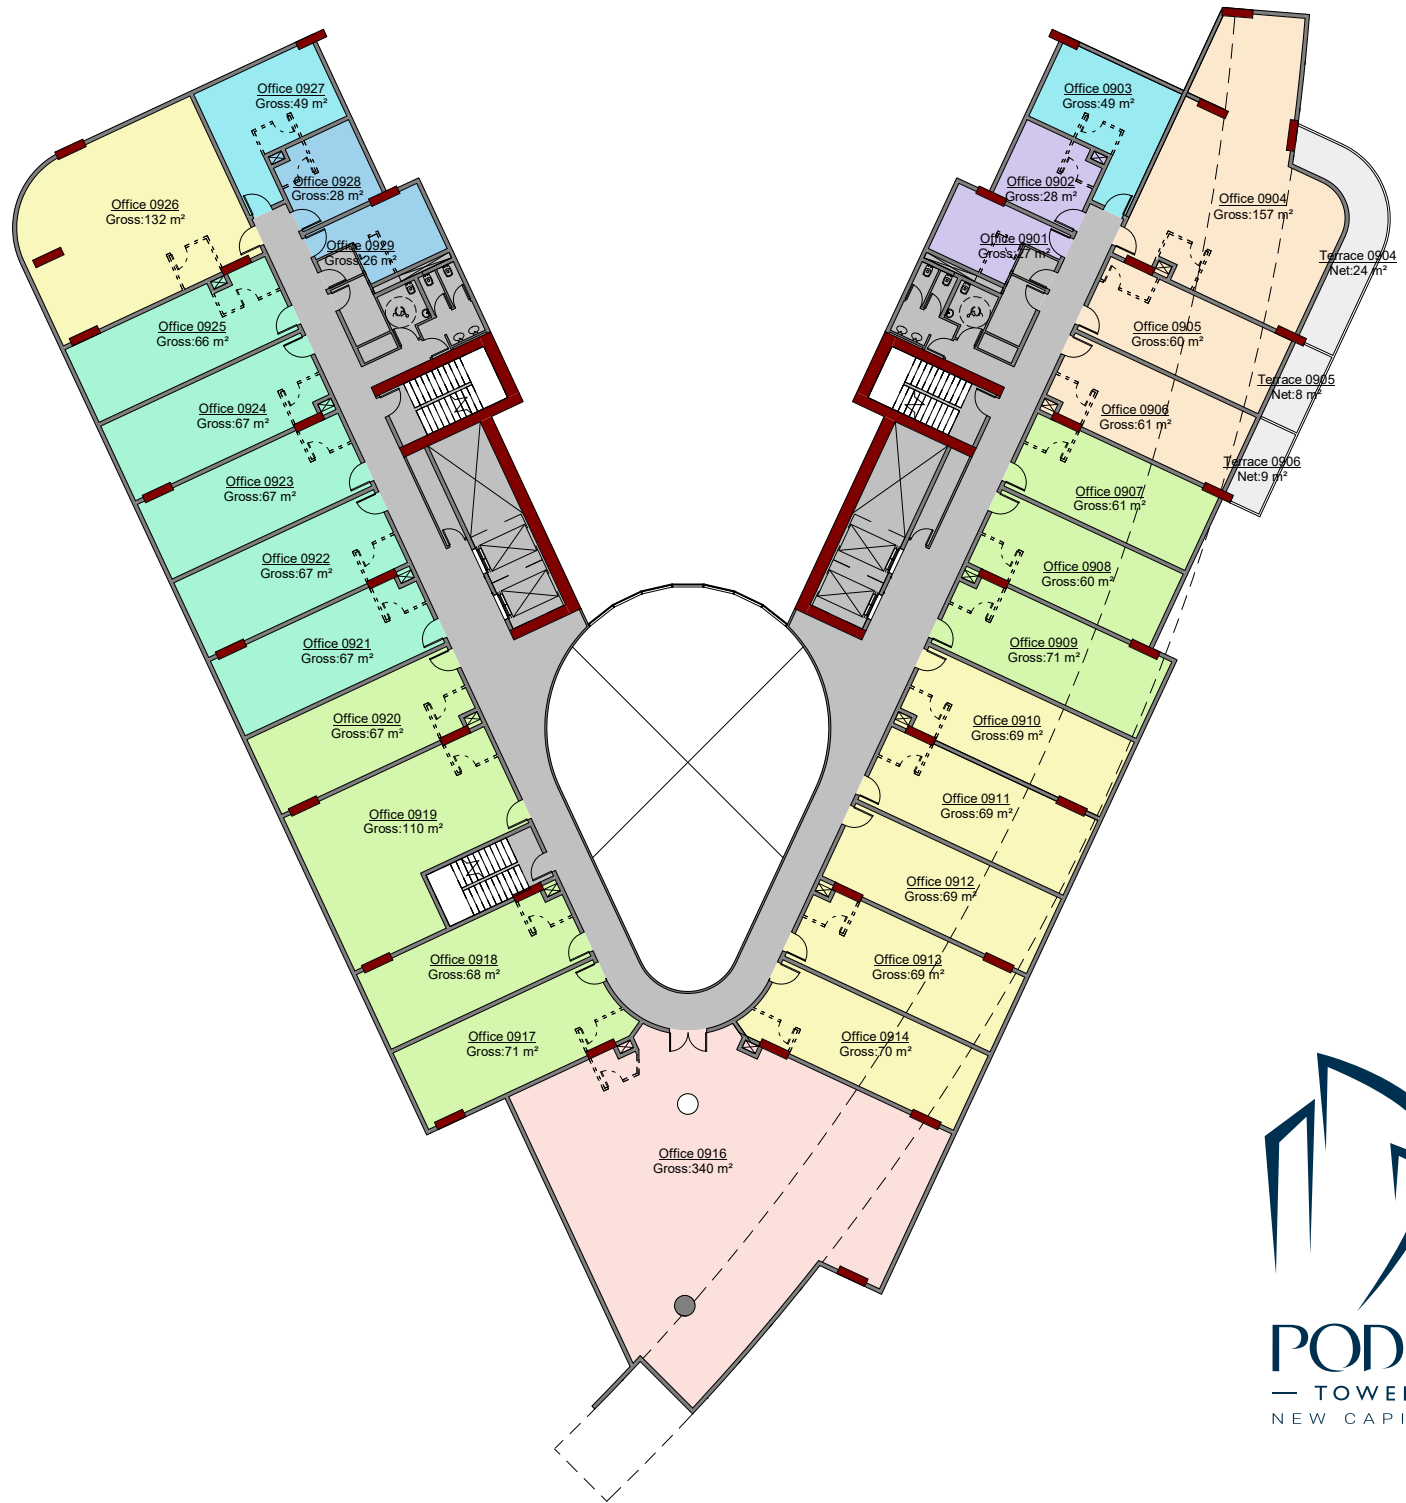

09

NINTH FLOOR

OFFICES