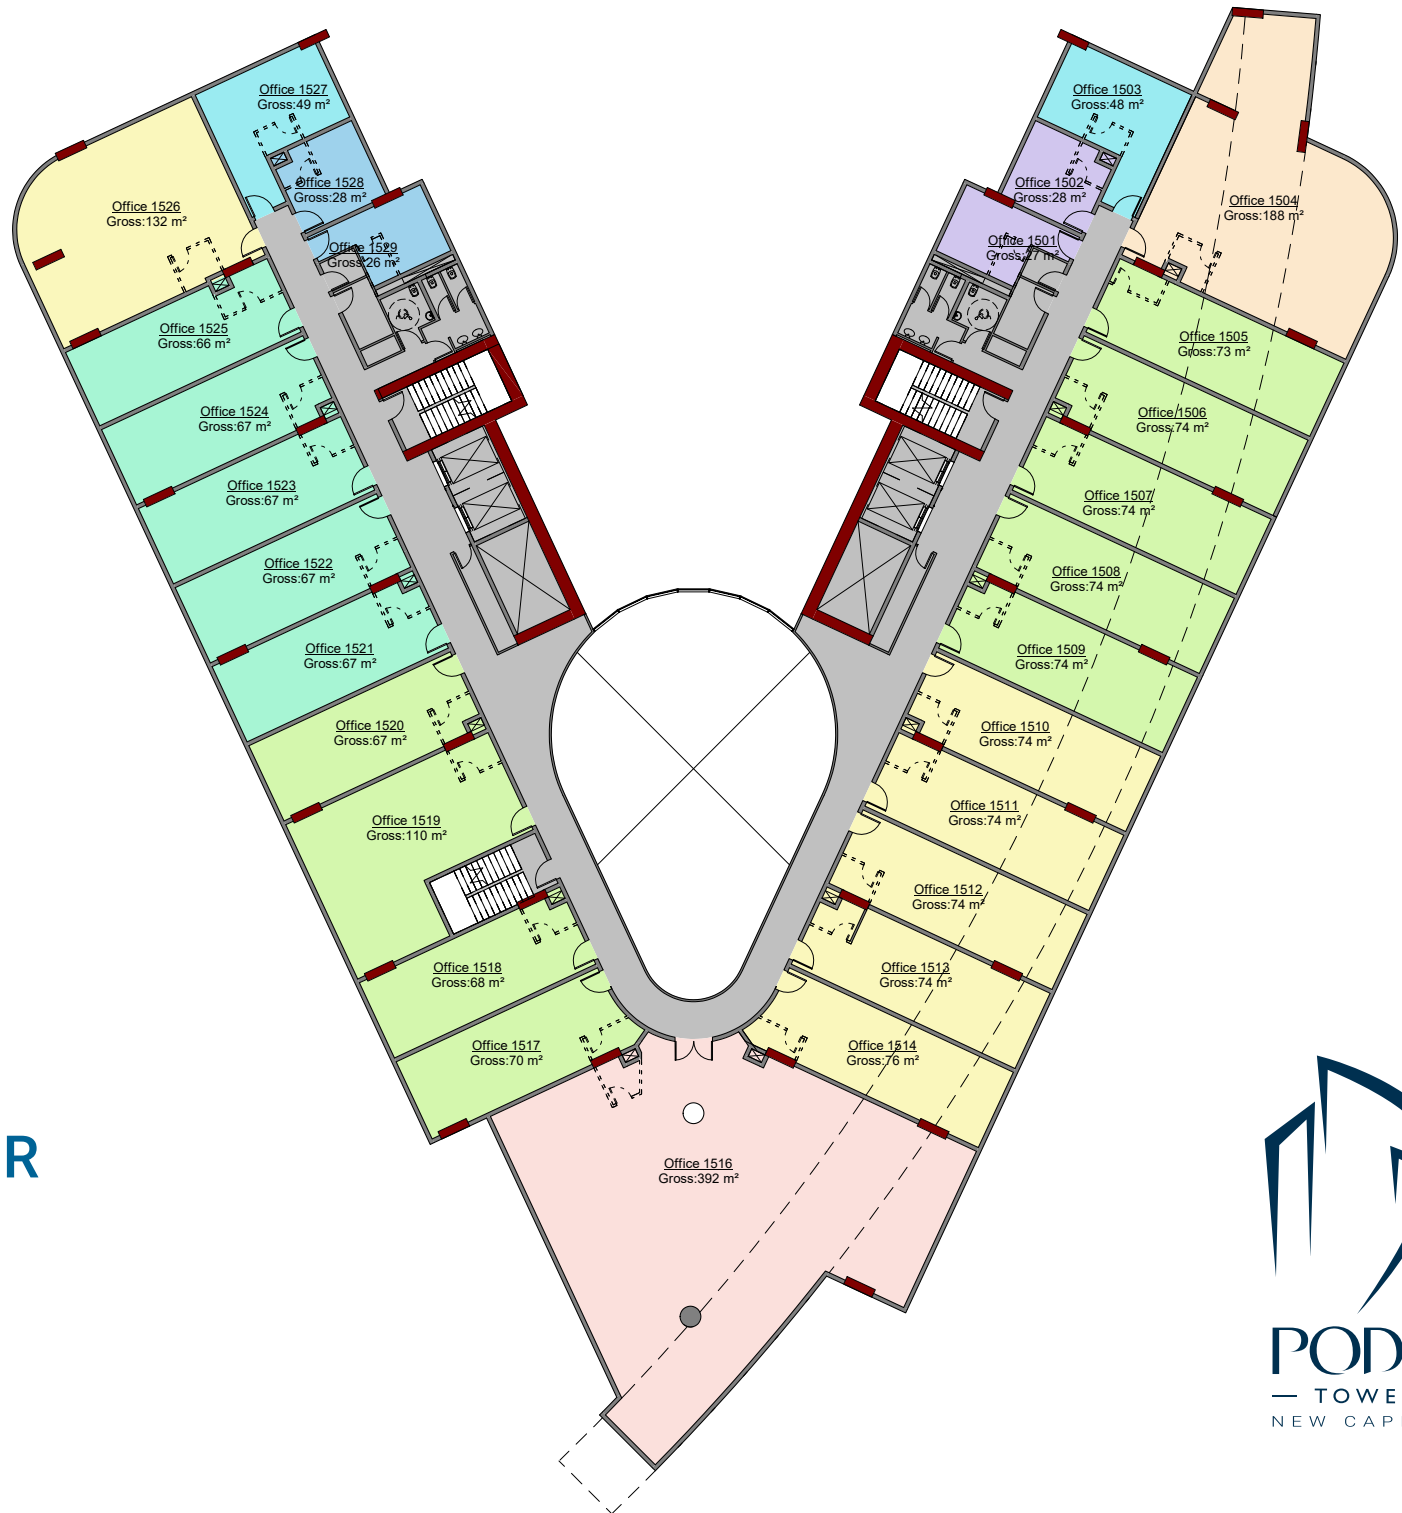

Phase 1 Master Plan

168,000,000 m²

**STRATEGIC
LOCATION**

VIEW

RETAIL

G
G - FLOOR

RETAIL

01

FIRST FLOOR

RETAIL

02

SECOND FLOOR

RETAIL

CLINCS

03

THIRD FLOOR

CLINICS

04

FOURTH FLOOR

CLINICS

05

FIFTH FLOOR

CLINICS

06

14

FOURTEENTH FLOOR

OFFICES

15

FIFTEENTH FLOOR

OFFICES

16

SIXTEENTH FLOOR