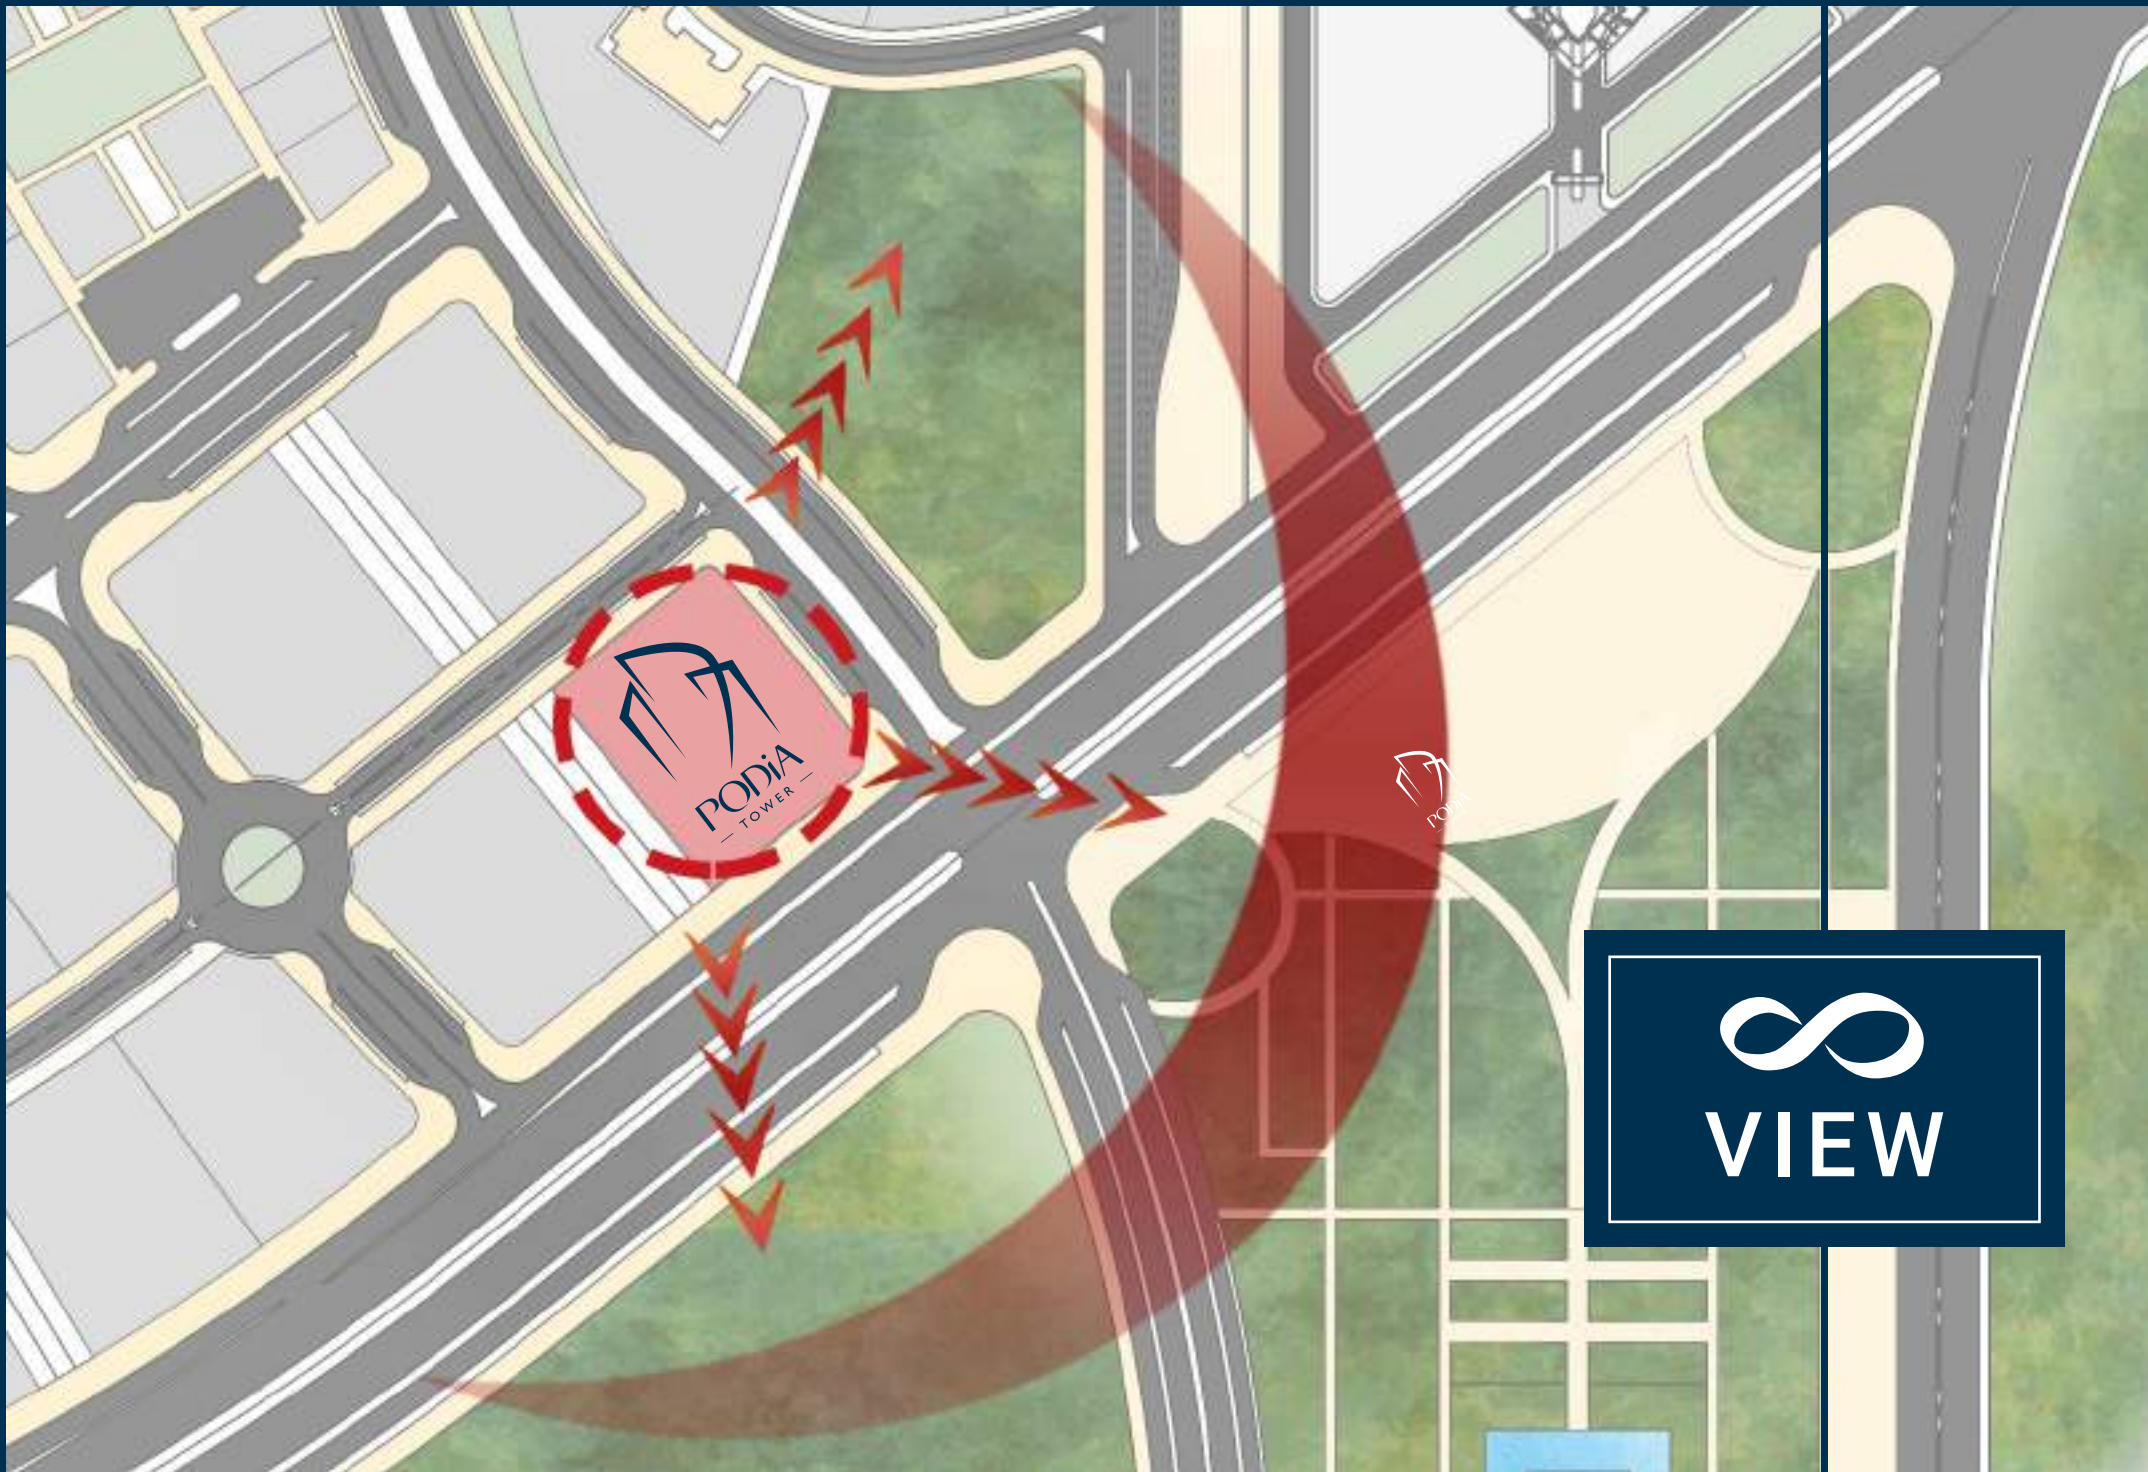

PODiA
— TOWER —
NEW CAPITAL

MENASSAT
DEVELOPMENTS

الموقع العام

العاصمة الإدارية الجديدة

المرحلة الأولى 40,000 فدان

- Administration & Commercial MU
- Residential Oasis 1 R01
- Residential Oasis 2 R02
- Residential Oasis 3 R03
- Residential Oasis 4 R04
- Residential Oasis 5 R05
- Residential Oasis 6 R06
- Residential Oasis 7 R07
- Residential Oasis 8 R08
- Government 01 GOV01
- Government 02 GOV02
- Presidential Park PP1
- Academic City X01
- Smart City X02
- Central Hub X03
- Medical City A X04
- Medical City B X05
- Hotel X06
- Conference Center X07
- Presidential Palace X08
- EXPO X09
- Information Center X10
- Hotel X11
- Religious X12
- Opera House X13
- History & Gateway Park CP1
- Health & Sustainability Park CP2
- Civic Park CP3
- International Park CP4
- Science, Innovation & Technology Park CP5
- Investment Zone 1 P1
- Investment Zone 2 P2
- Investment Zone 3 P3
- Constitutional Court CO
- Diplomatic District EMB

Phase 1 Master Plan

168,000,000 m²

**STRATEGIC
LOCATION**

VIEW

RETAIL

G
G - FLOOR

RETAIL

01