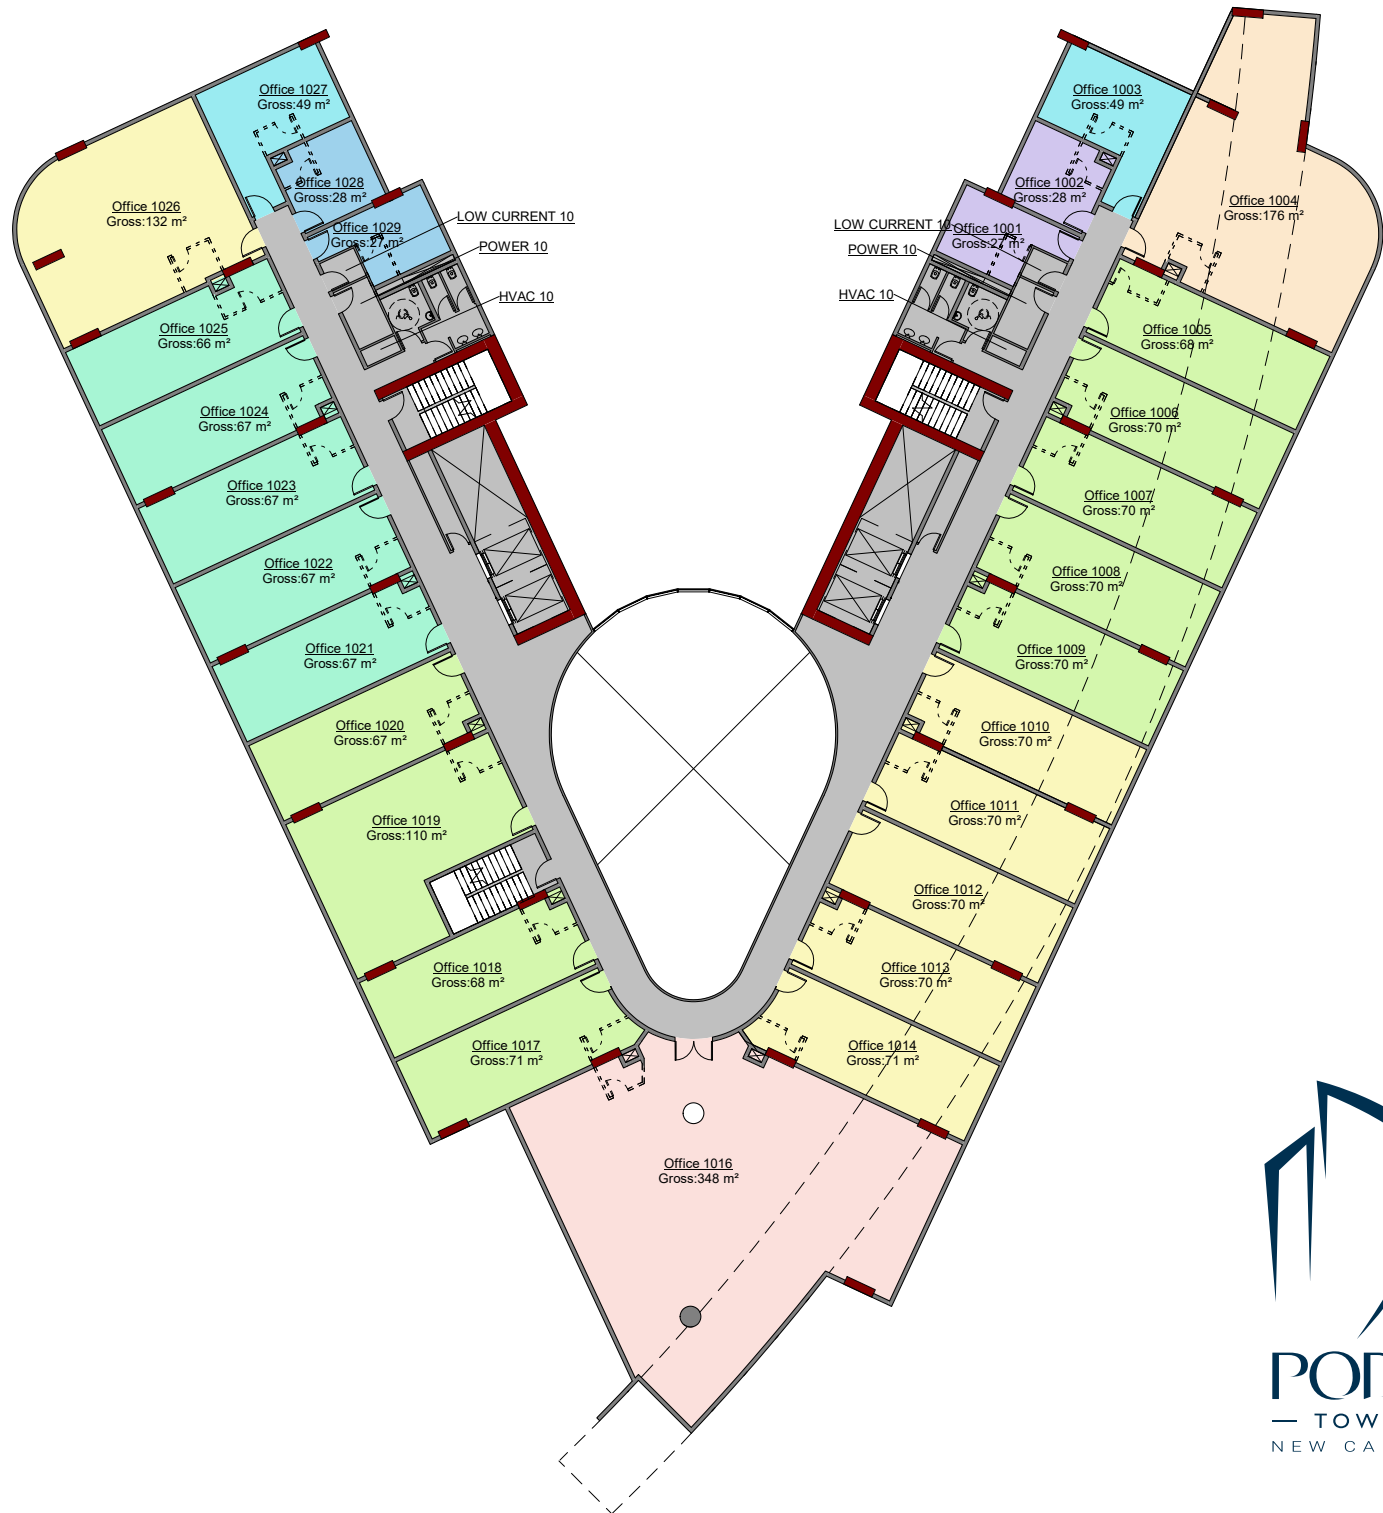

Phase 1 Master Plan

168,000,000 m²

**STRATEGIC
LOCATION**

VIEW

RETAIL

G
G - FLOOR

RETAIL

01

FIRST FLOOR

RETAIL

02

SECOND FLOOR

RETAIL

CLINCS

03

THIRD FLOOR

CLINICS

04

FOURTH FLOOR

CLINICS

05

FIFTH FLOOR

CLINICS

06

OFFICES

09

NINTH FLOOR

OFFICES

10

TENTH FLOOR

OFFICES

11