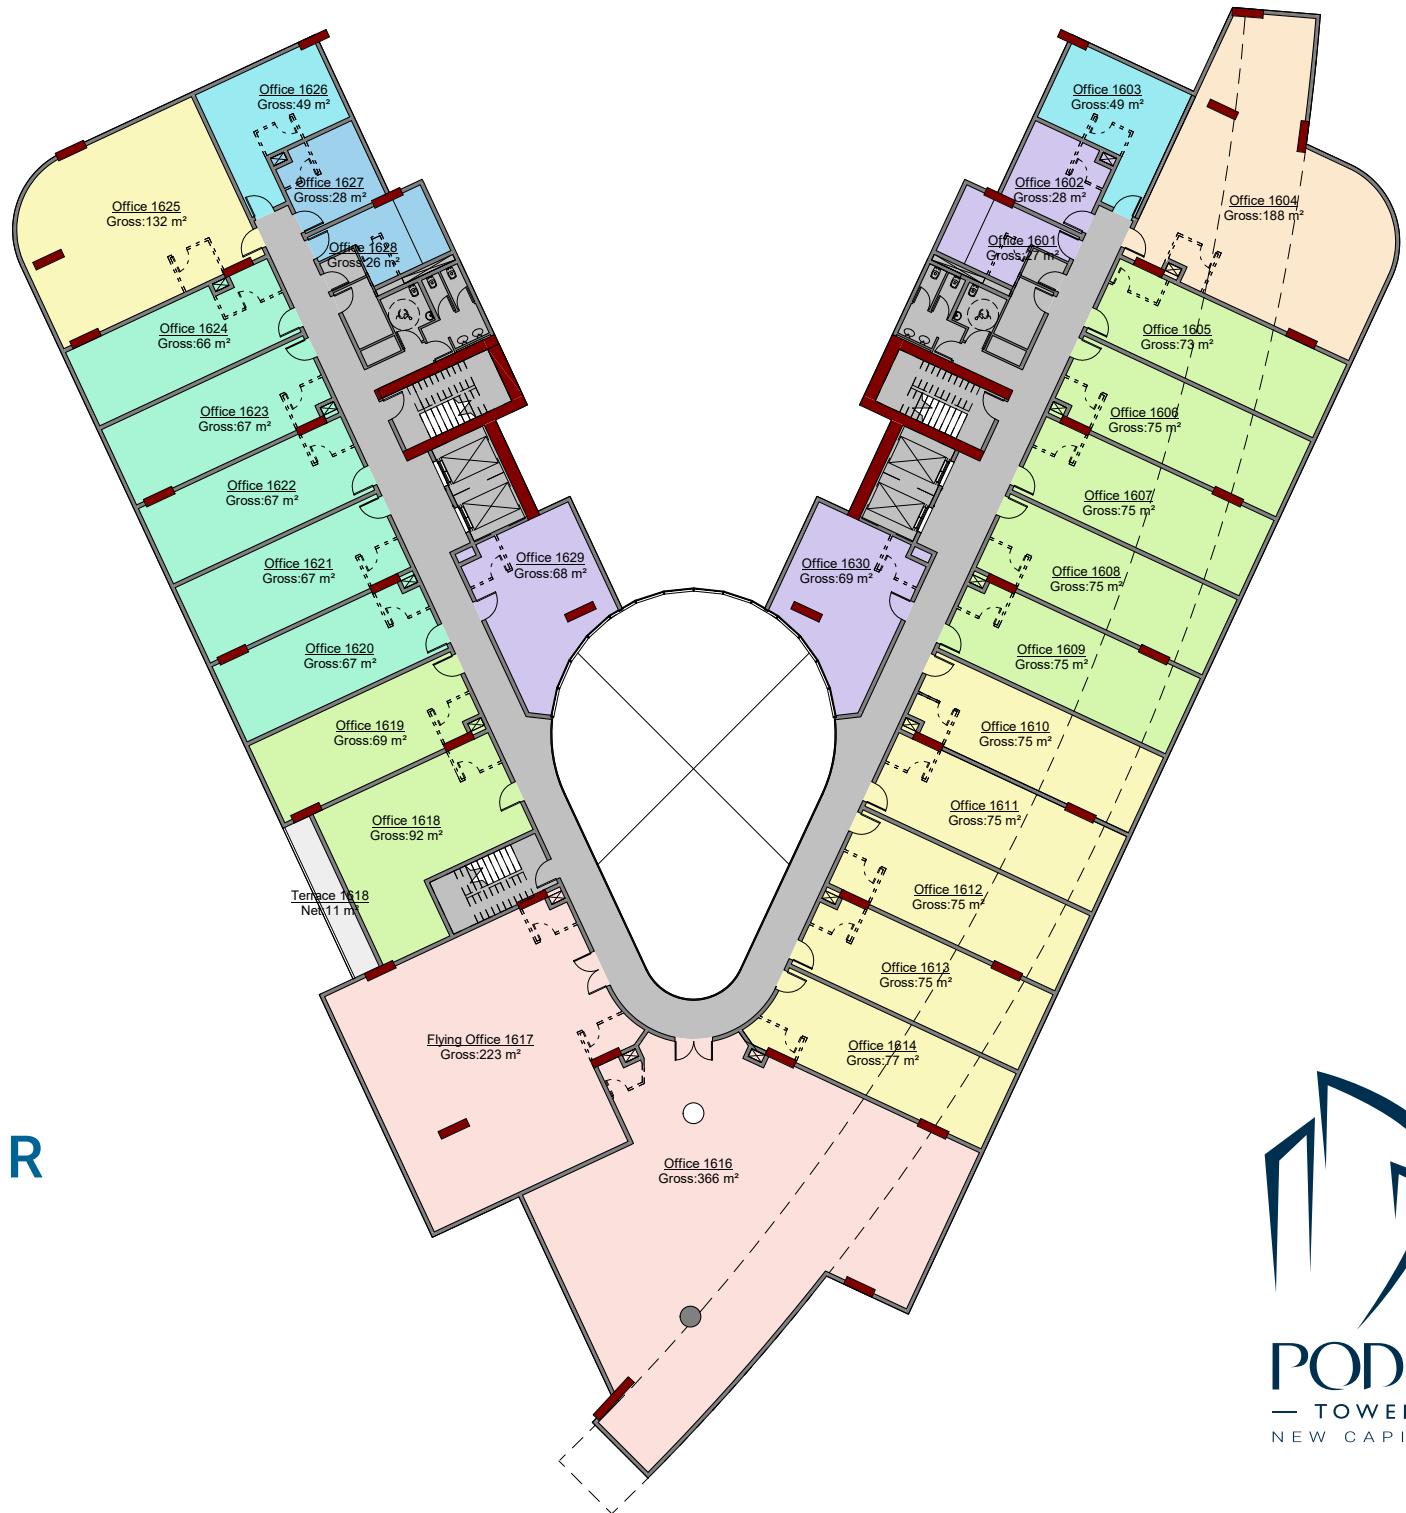

16

SIXTEENTH FLOOR

OFFICES