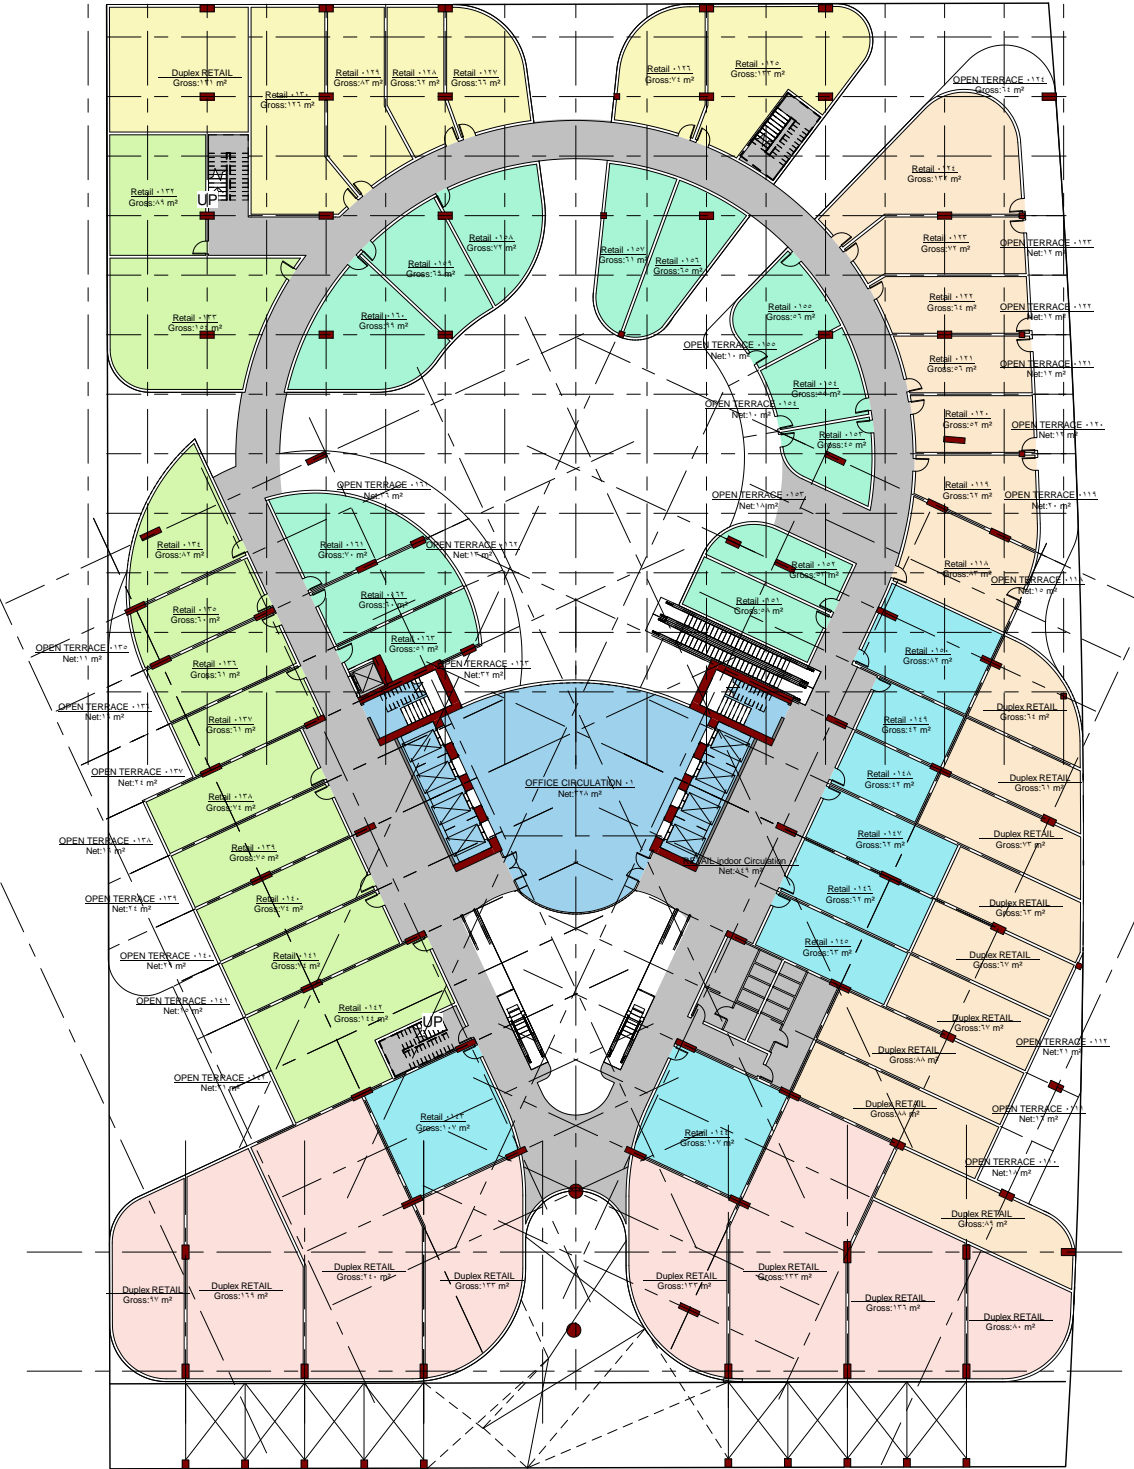

Phase 1 Master Plan

168,000,000 m²

**STRATEGIC
LOCATION**

VIEW

RETAIL

G
G - FLOOR

RETAIL

01

FIRST FLOOR

RETAIL

02

SECOND FLOOR

RETAIL

CLINCS

03

THIRD FLOOR

CLINICS

04

FOURTH FLOOR

CLINICS

05

FIFTH FLOOR

CLINICS

06

SIXTH FLOOR

CLINICS

OFFICES

07

SEVENTH FLOOR

OFFICES

08

EIGHTH FLOOR