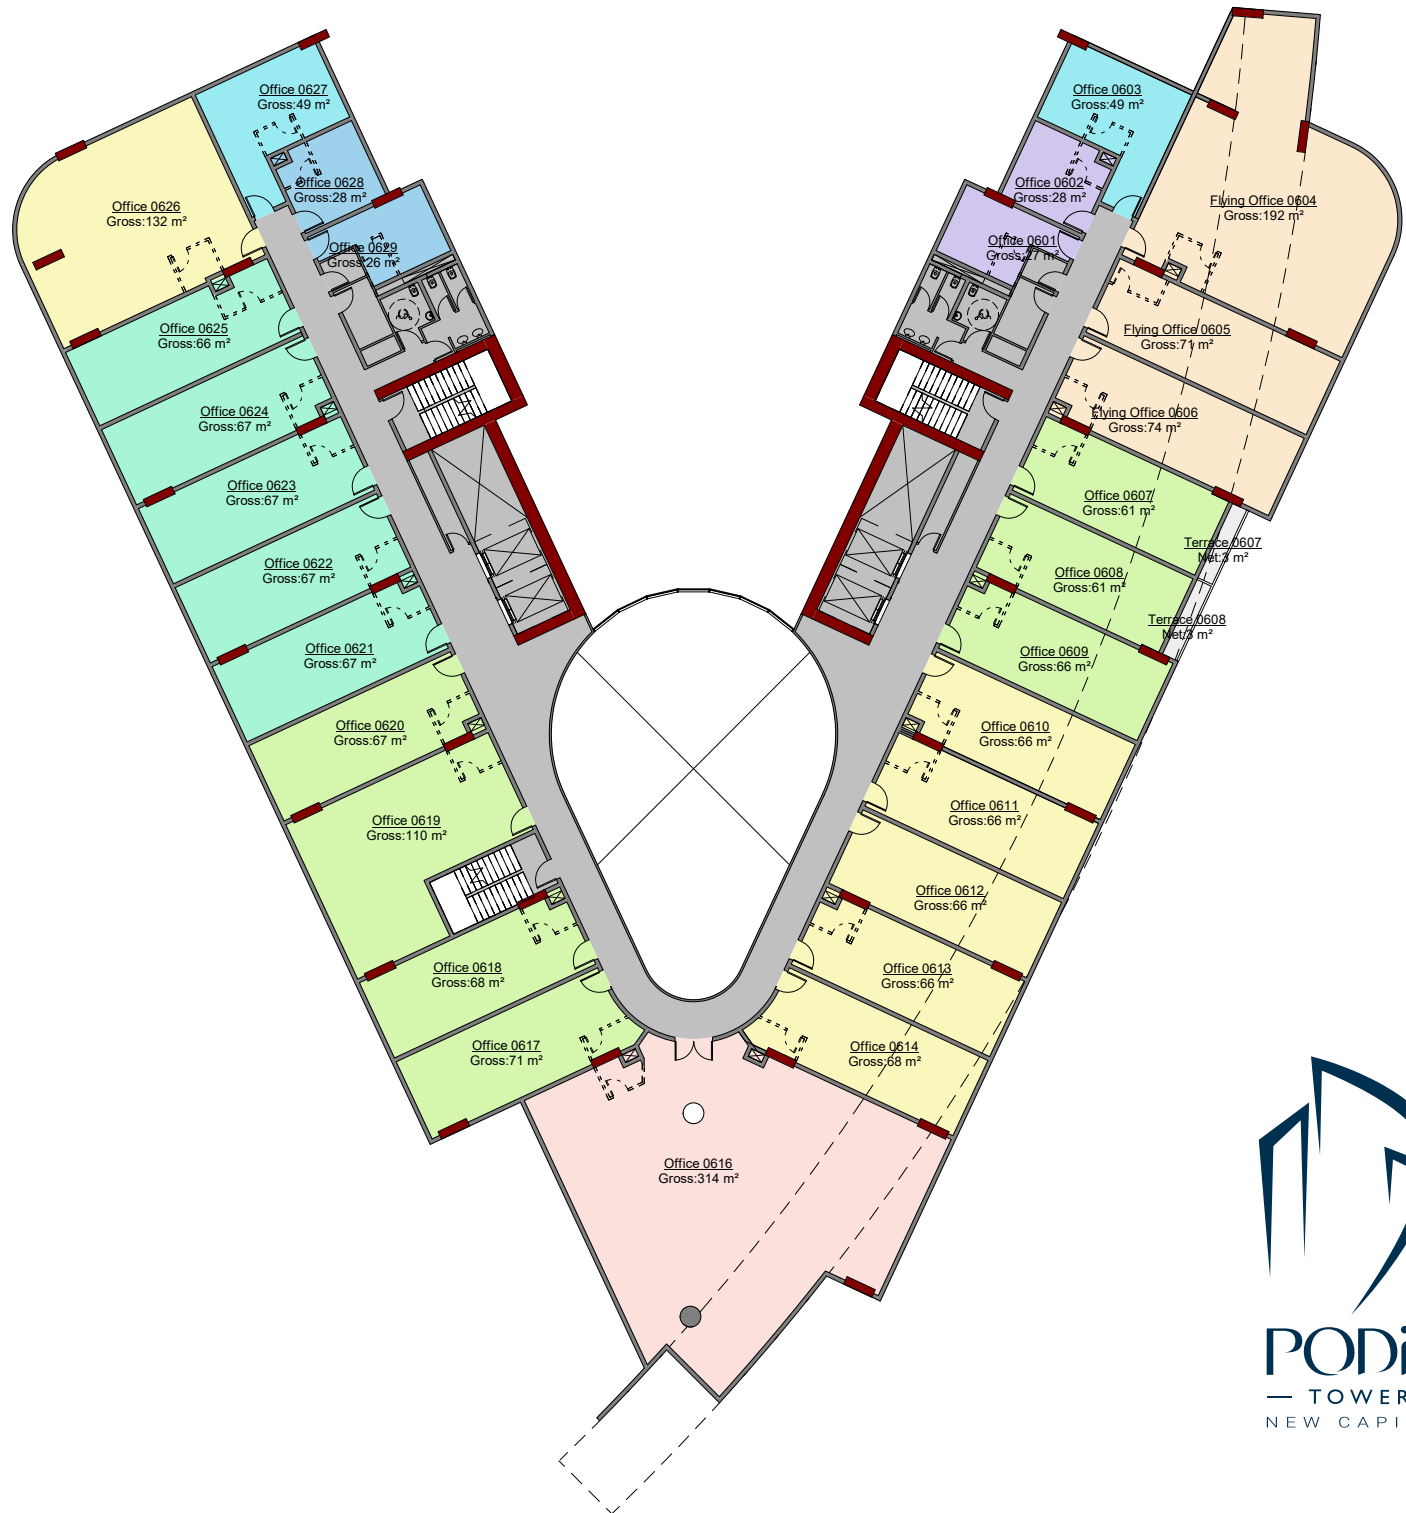

Phase 1 Master Plan

168,000,000 m²

**STRATEGIC
LOCATION**

VIEW

RETAIL

G
G - FLOOR

RETAIL

01

FIRST FLOOR

RETAIL

02

SECOND FLOOR

RETAIL

CLINCS

03

THIRD FLOOR

CLINICS

04

FOURTH FLOOR

CLINICS

05

FIFTH FLOOR

CLINICS

06

SIXTH FLOOR

CLINICS

OFFICES

07

SEVENTH FLOOR

OFFICES

08

EIGHTH FLOOR