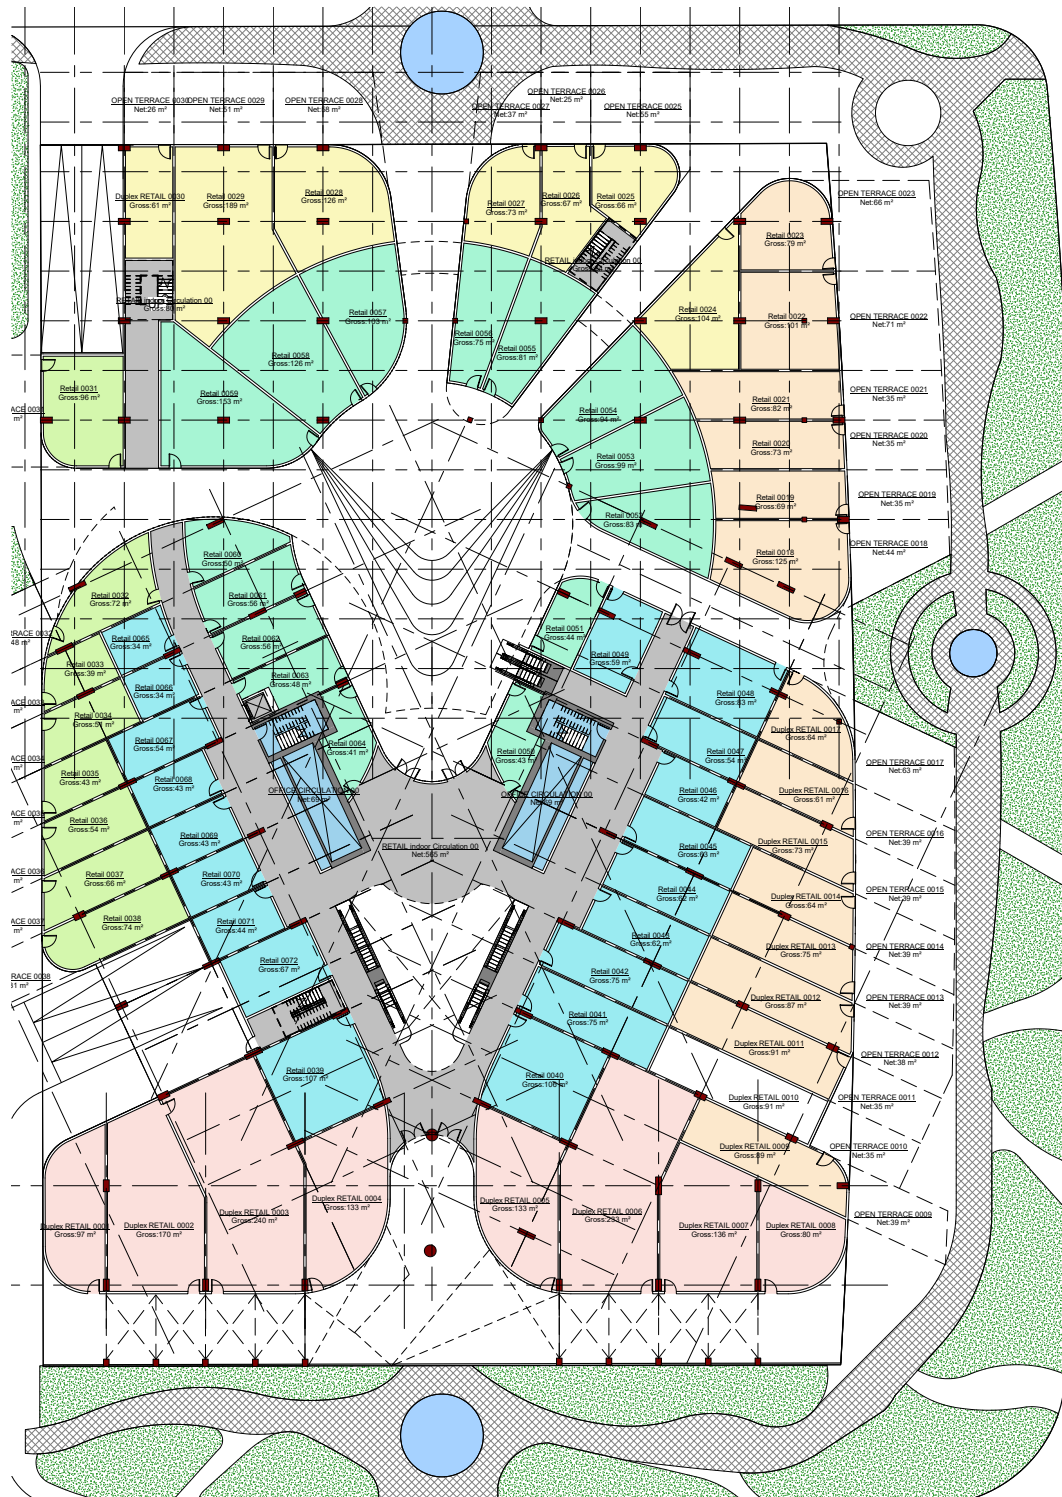

PODiA
— TOWER —
NEW CAPITAL

MENASSAT
DEVELOPMENTS

الموقع العام

العاصمة الإدارية الجديدة

المرحلة الأولى 40,000 فدان

- Administration & Commercial MU
- Residential Oasis 1 R01
- Residential Oasis 2 R02
- Residential Oasis 3 R03
- Residential Oasis 4 R04
- Residential Oasis 5 R05
- Residential Oasis 6 R06
- Residential Oasis 7 R07
- Residential Oasis 8 R08
- Government 01 GOV01
- Government 02 GOV02
- Presidential Park PP1
- Academic City X01
- Smart City X02
- Central Hub X03
- Medical City A X04
- Medical City B X05
- Hotel X06
- Conference Center X07
- Presidential Palace X08
- EXPO X09
- Information Center X10
- Hotel X11
- Religious X12
- Opera House X13
- History & Gateway Park CP1
- Health & Sustainability Park CP2
- Civic Park CP3
- International Park CP4
- Science, Innovation & Technology Park CP5
- Investment Zone 1 P1
- Investment Zone 2 P2
- Investment Zone 3 P3
- Constitutional Court CO
- Diplomatic District EMB

Phase 1 Master Plan

168,000,000 m²

**STRATEGIC
LOCATION**

VIEW

RETAIL

G
G - FLOOR

RETAIL

01

FIRST FLOOR

RETAIL

02

SECOND FLOOR

RETAIL

CLINCS

03

THIRD FLOOR

CLINICS

04

FOURTH FLOOR

CLINICS

05

FIFTH FLOOR

CLINICS

06