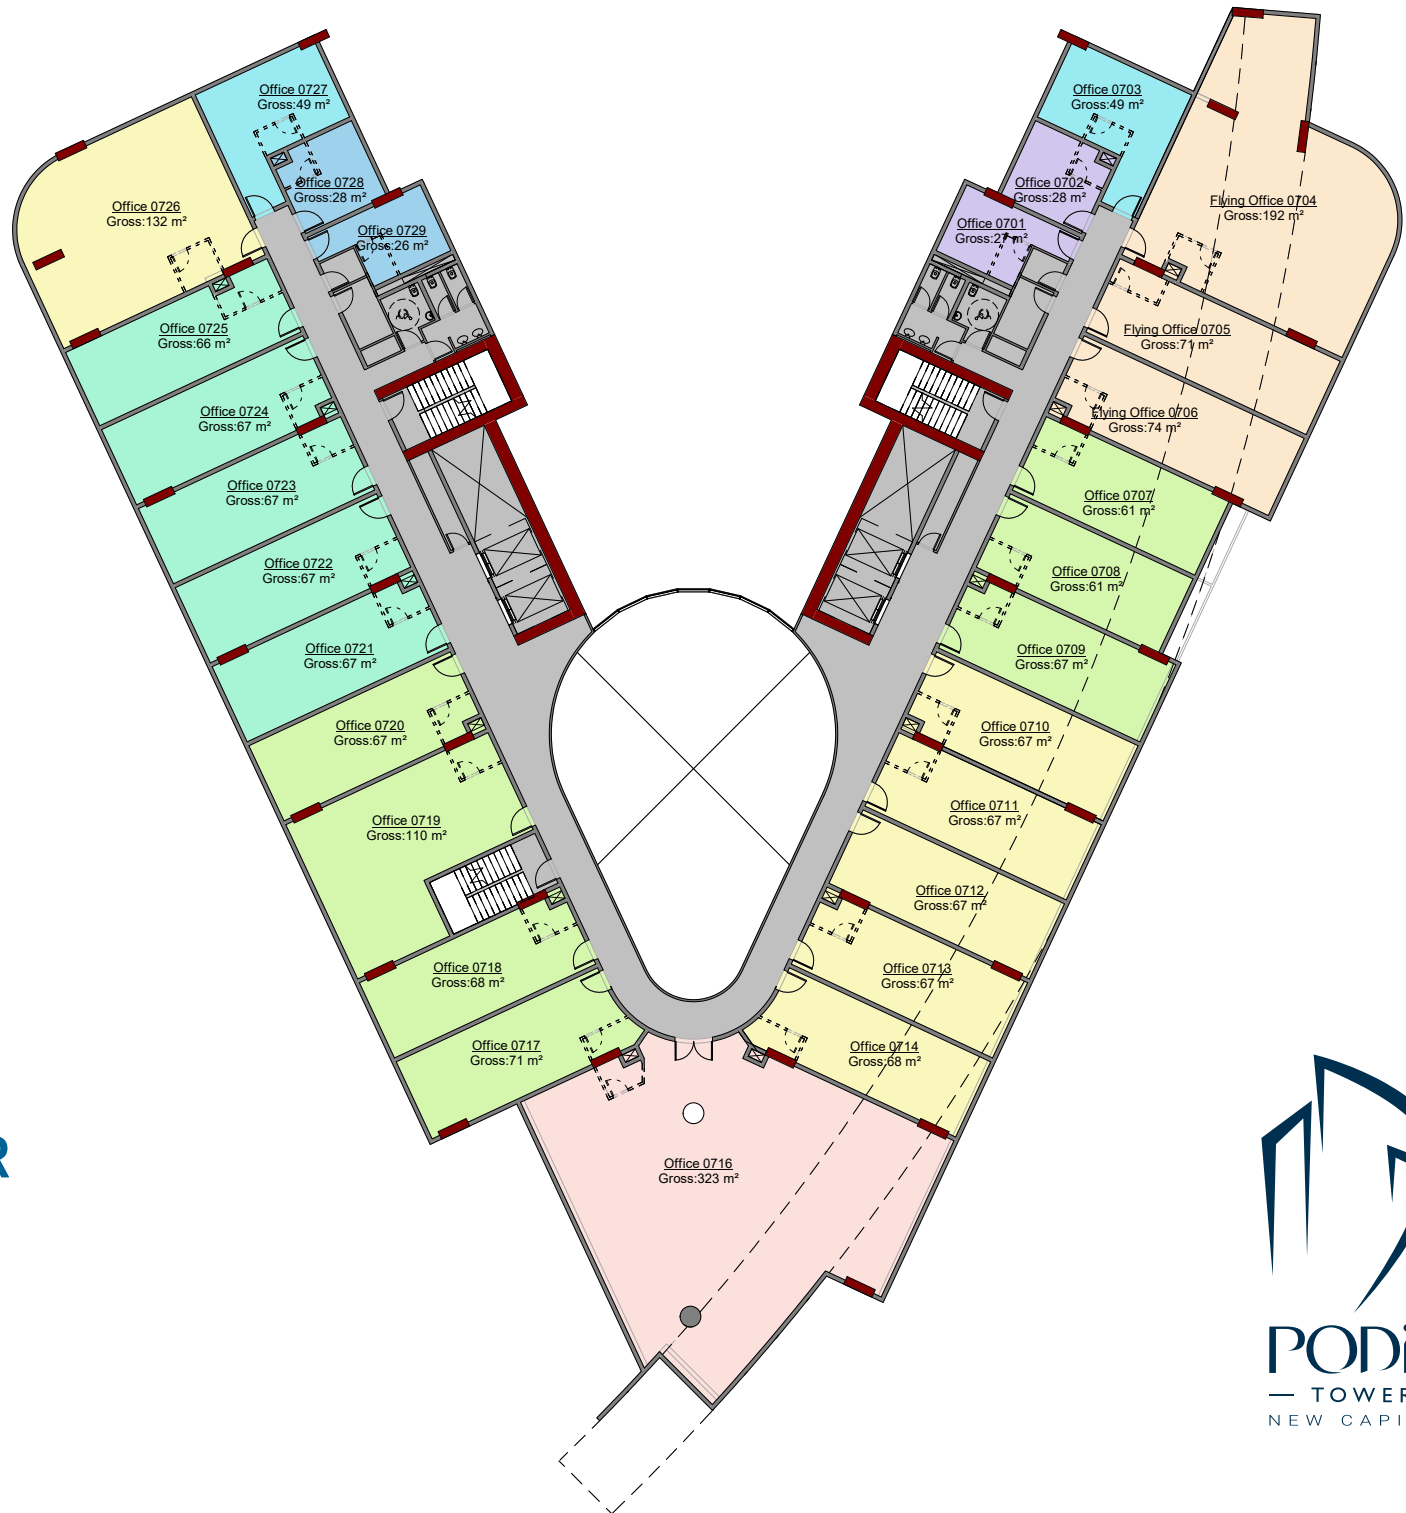

Phase 1 Master Plan

168,000,000 m²

**STRATEGIC
LOCATION**

VIEW

RETAIL

G
G - FLOOR

RETAIL

01

FIRST FLOOR

RETAIL

02

SECOND FLOOR

RETAIL

CLINCS

03

THIRD FLOOR

CLINICS

04

FOURTH FLOOR

CLINICS

05

FIFTH FLOOR

CLINICS

06

SIXTH FLOOR

CLINICS

OFFICES

07

SEVENTH FLOOR

OFFICES

08

EIGHTH FLOOR