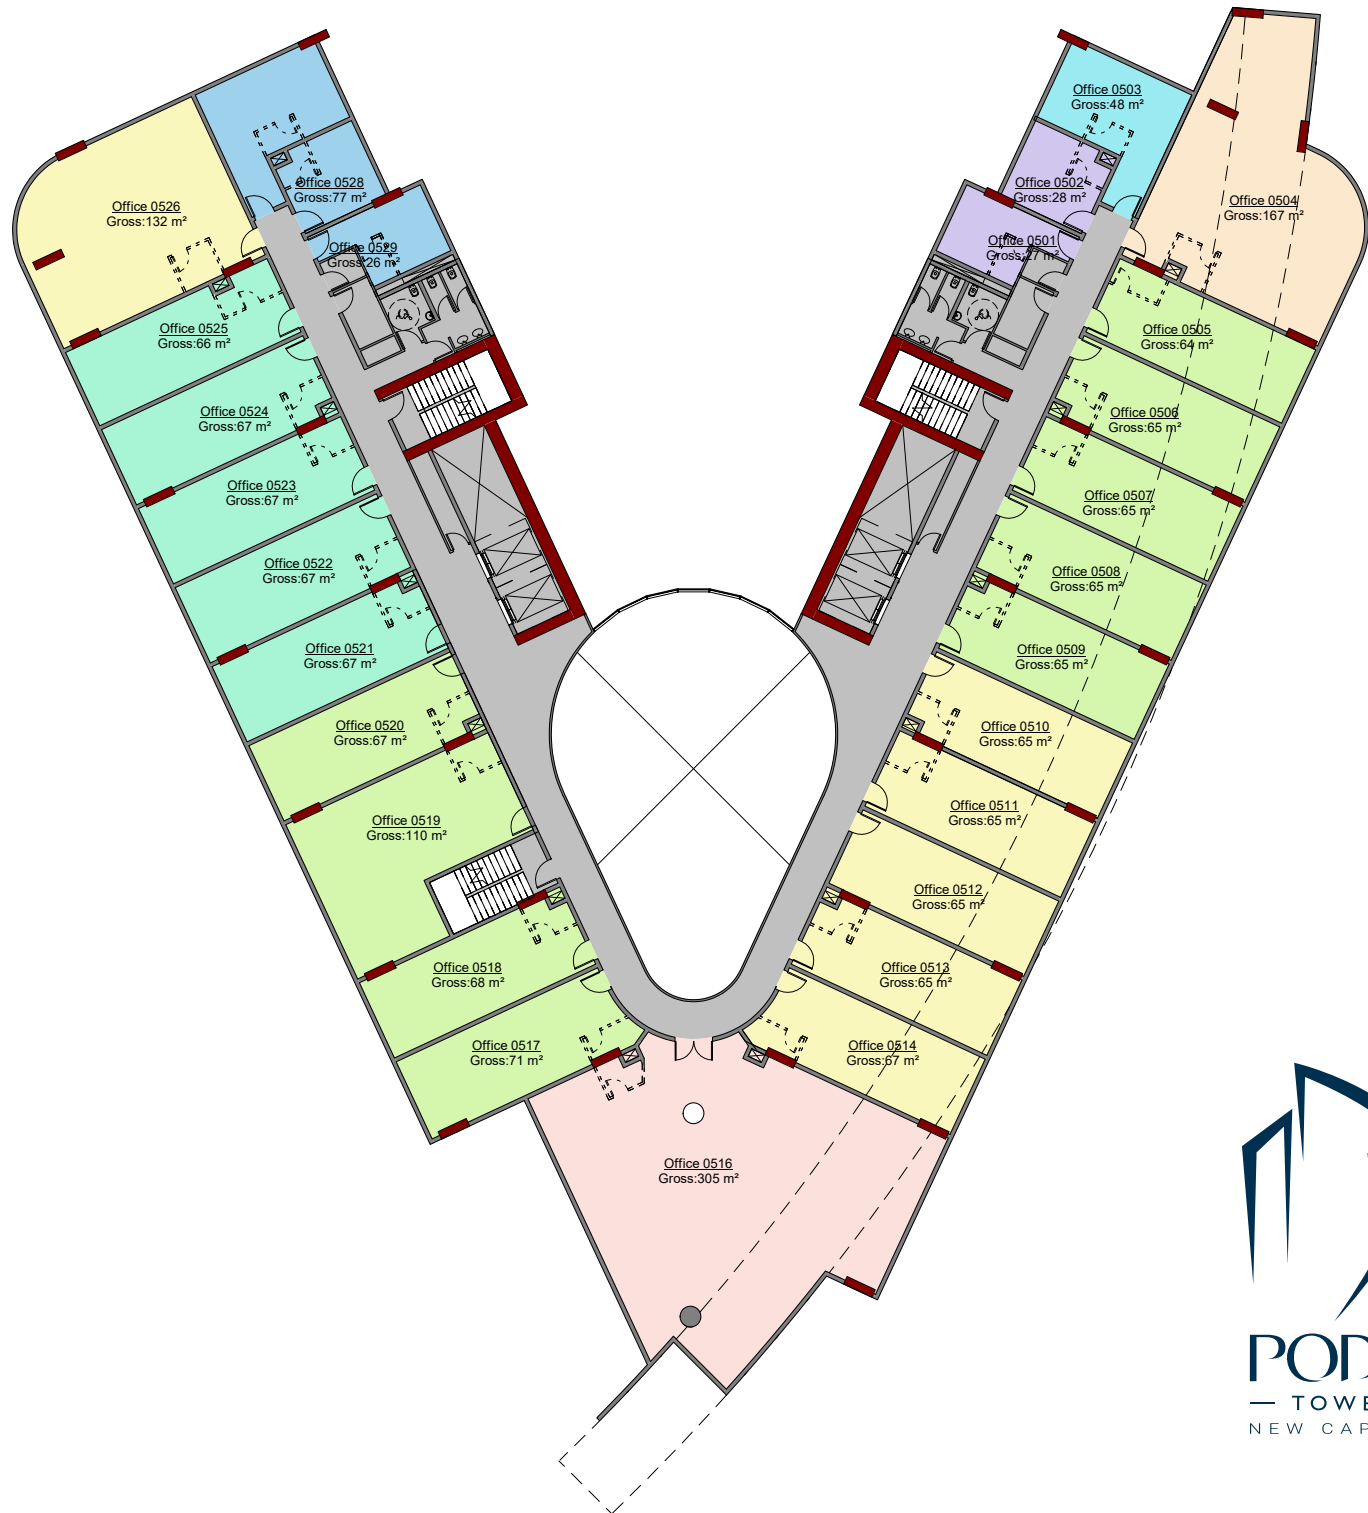

Phase 1 Master Plan

168,000,000 m²

**STRATEGIC
LOCATION**

VIEW

RETAIL

G
G - FLOOR

RETAIL

01

FIRST FLOOR

RETAIL

02

SECOND FLOOR

RETAIL

CLINCS

03

THIRD FLOOR

CLINICS

04

FOURTH FLOOR

CLINICS

05

FIFTH FLOOR

CLINICS

06

SIXTH FLOOR

CLINICS

OFFICES

07

SEVENTH FLOOR

OFFICES

08

EIGHTH FLOOR