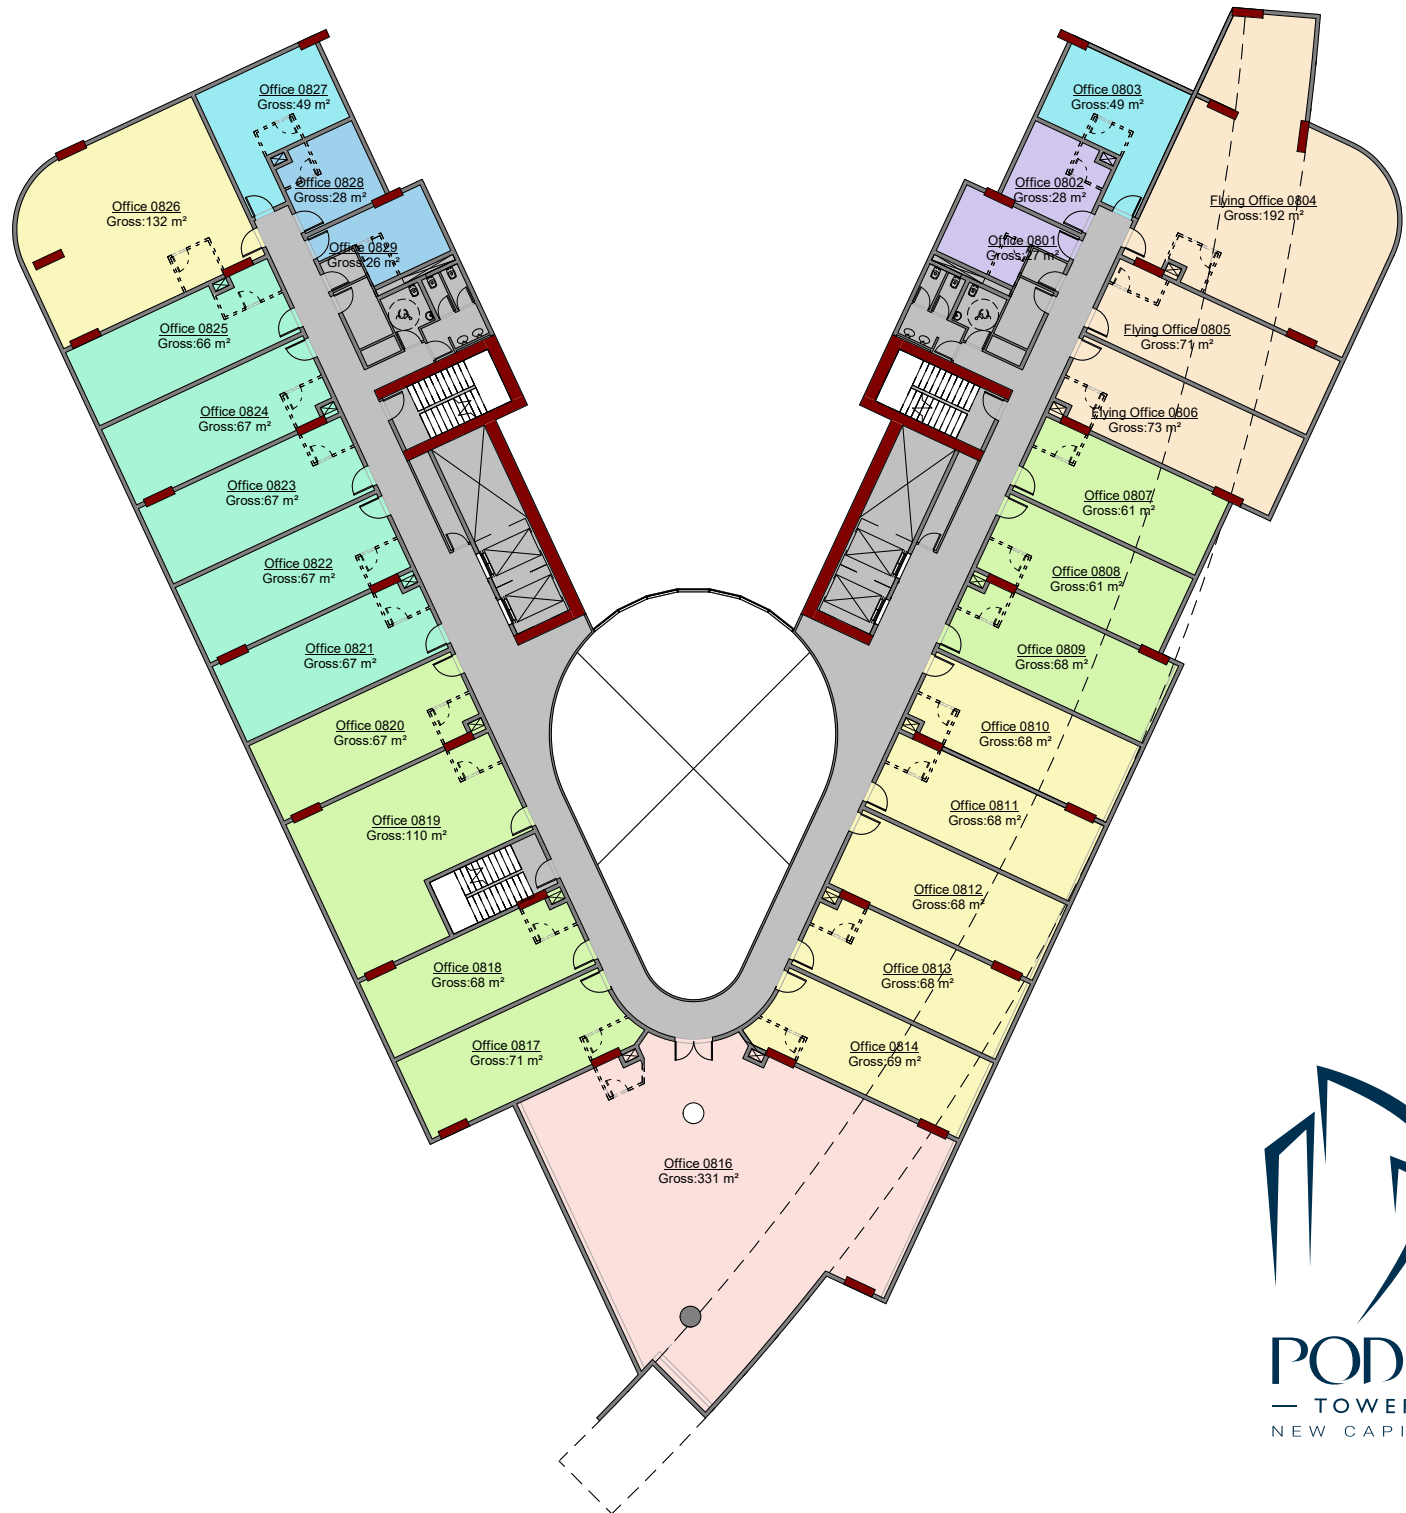

08

EIGHTH FLOOR

OFFICES