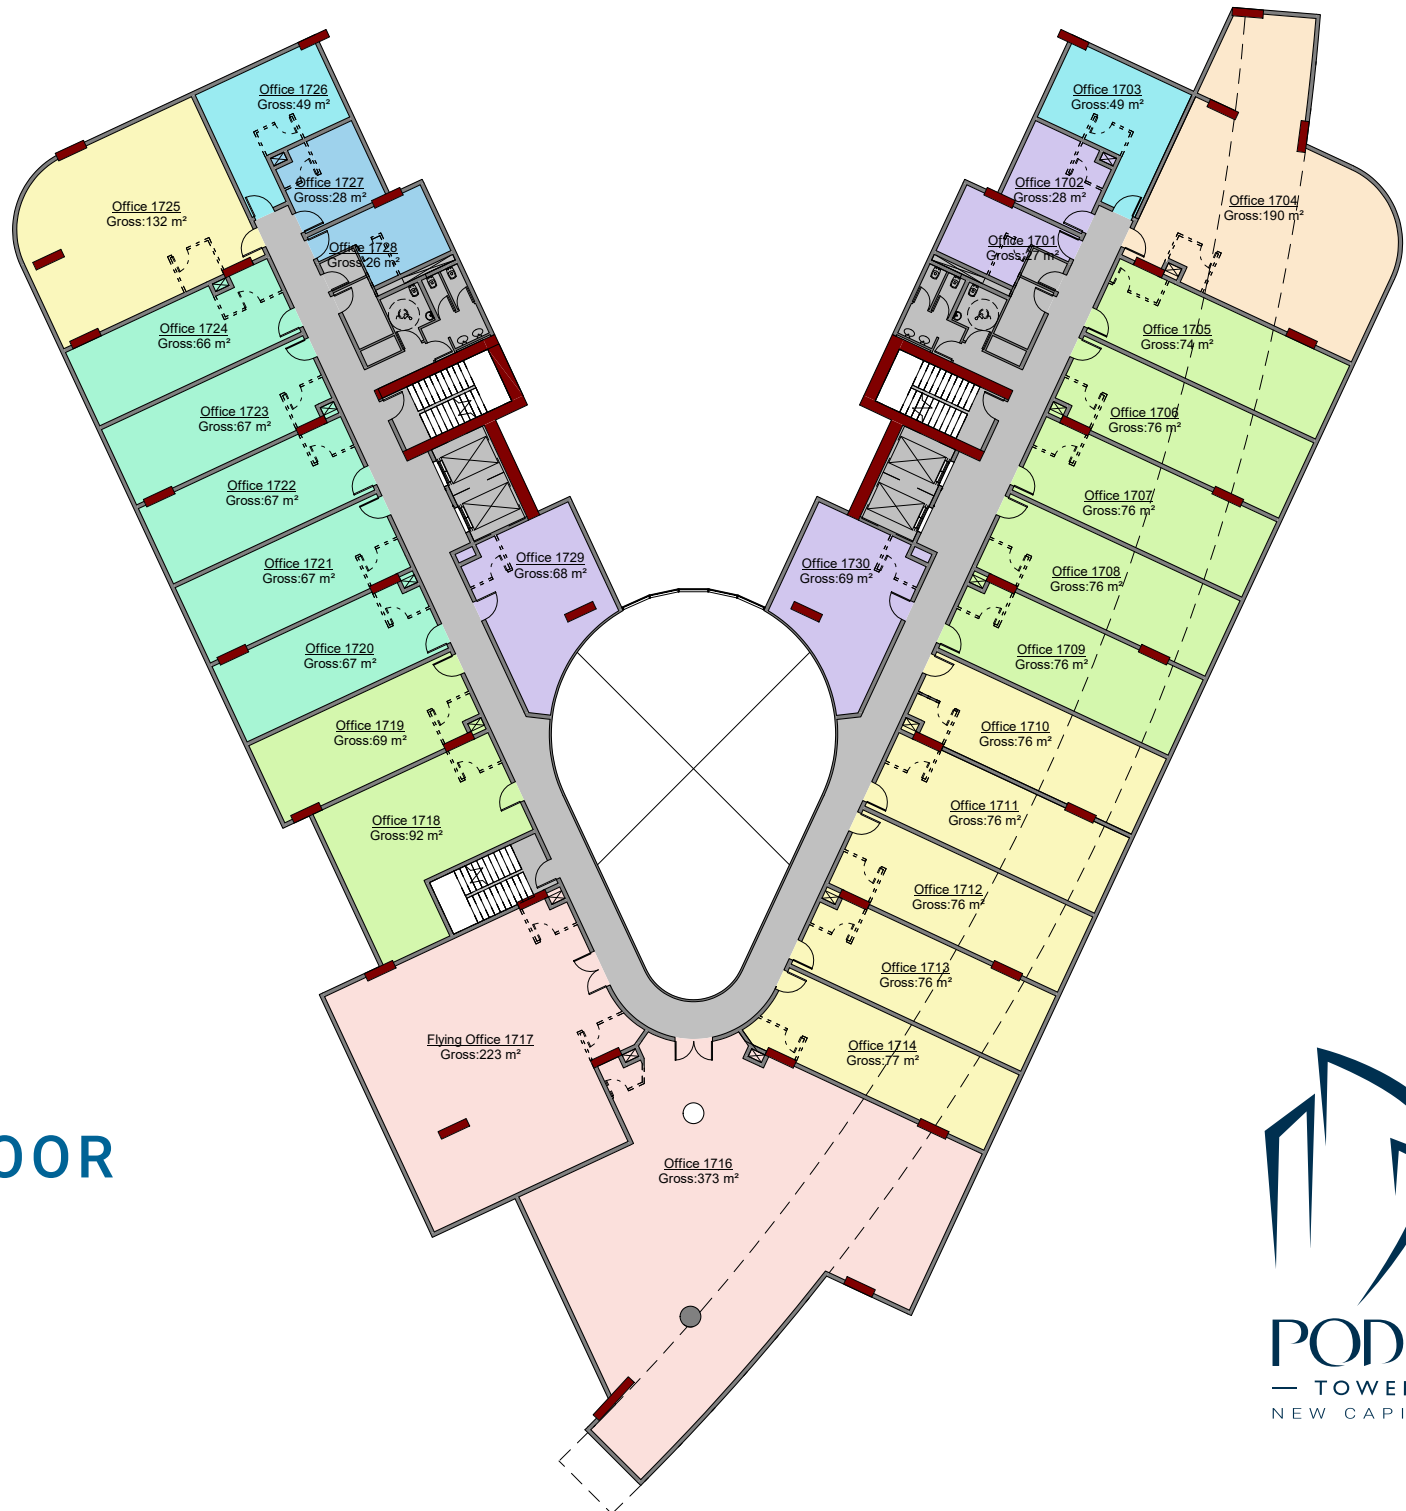

17

SEVENTEENTH FLOOR

OFFICES