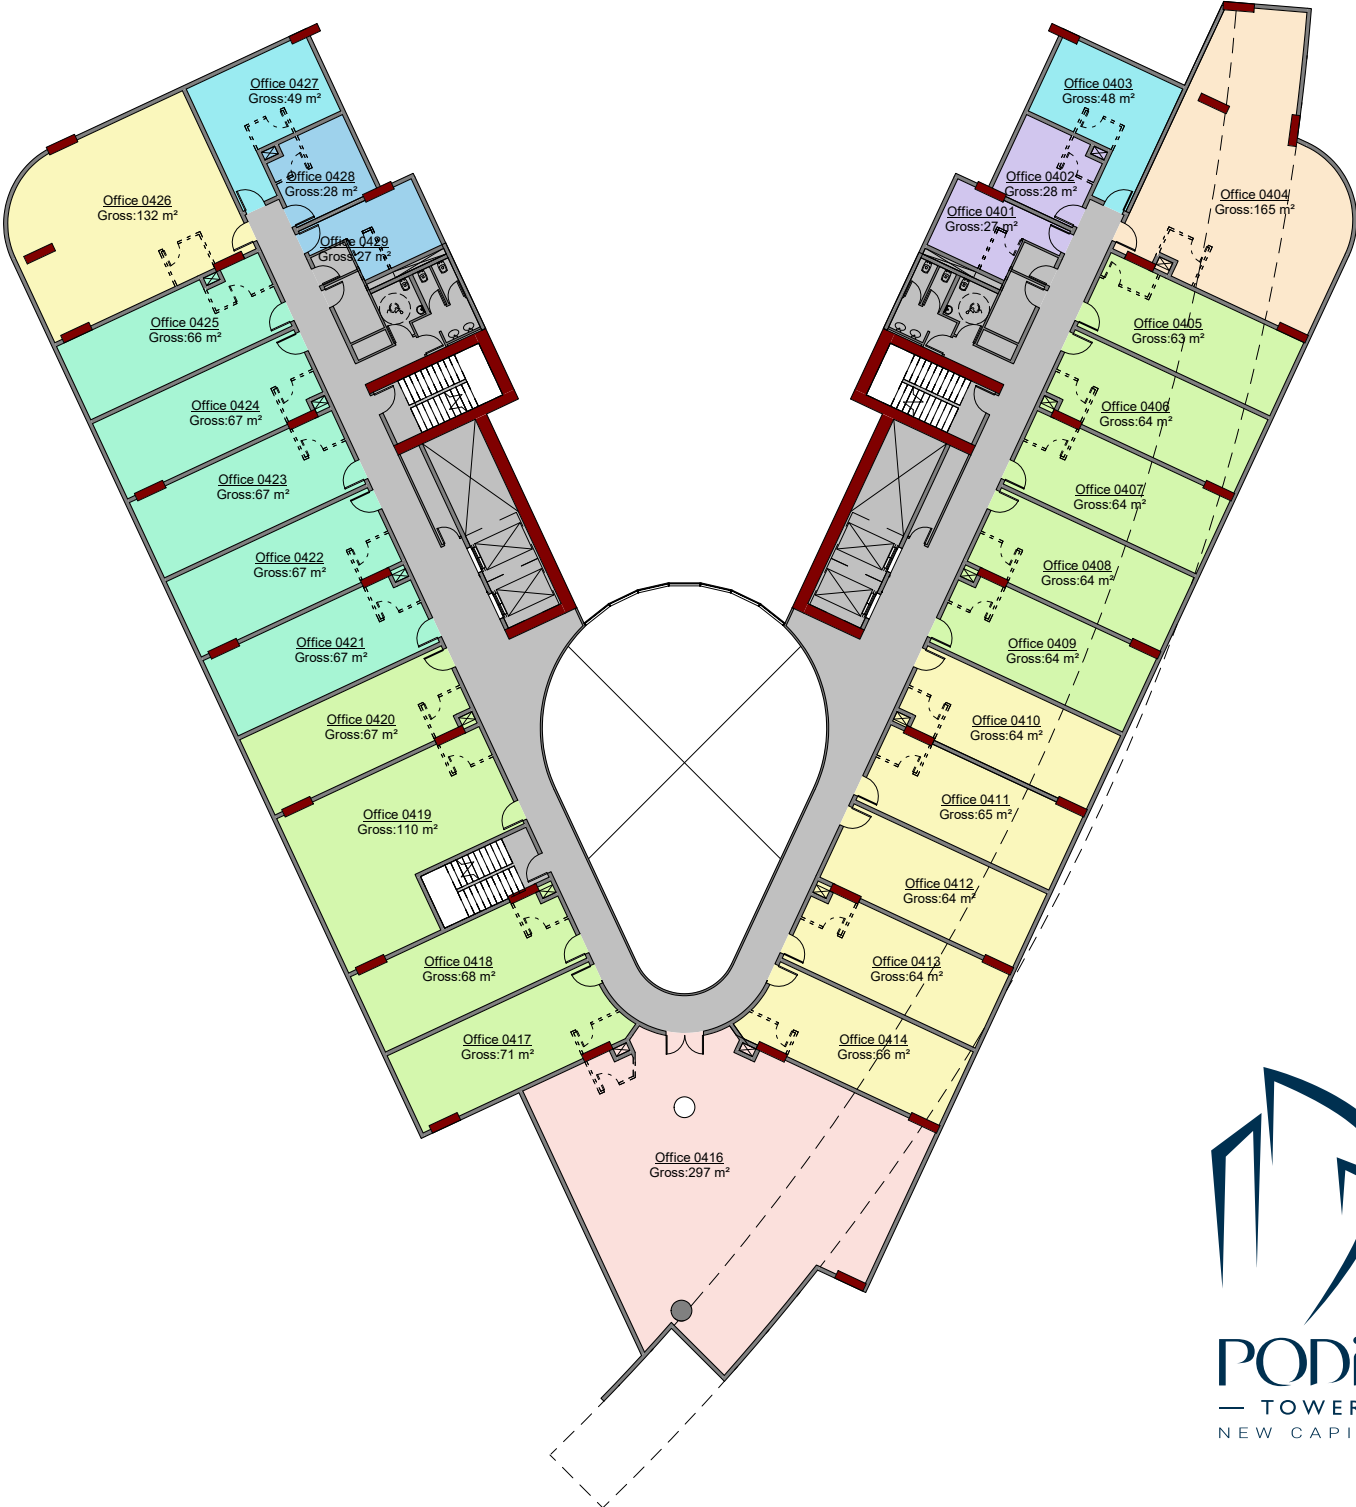

Phase 1 Master Plan

168,000,000 m²

**STRATEGIC
LOCATION**

VIEW

RETAIL

G
G - FLOOR

RETAIL

01

FIRST FLOOR

RETAIL

02

SECOND FLOOR

RETAIL

CLINCS

03

THIRD FLOOR

CLINICS

04

FOURTH FLOOR

CLINICS

05

FIFTH FLOOR

CLINICS

06

SIXTH FLOOR

CLINICS

OFFICES

07

SEVENTH FLOOR

OFFICES

08

EIGHTH FLOOR