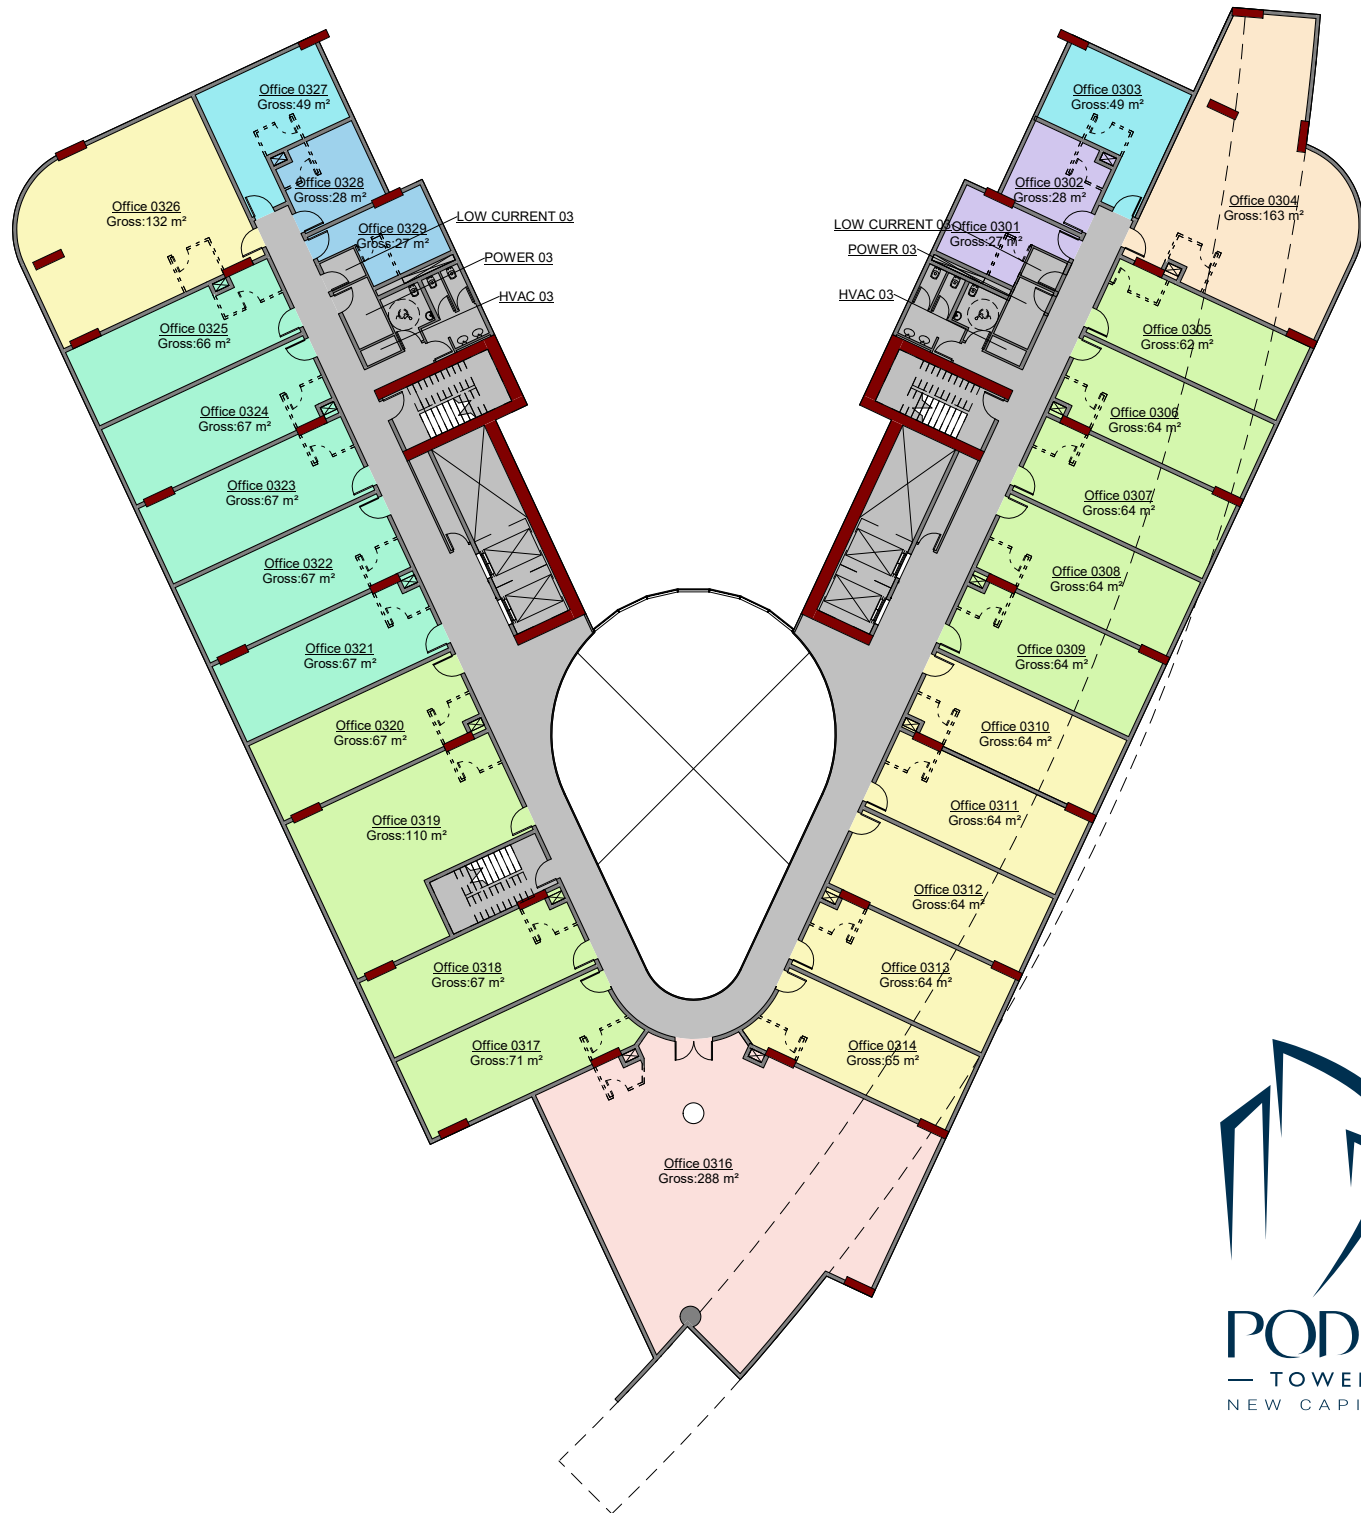

Phase 1 Master Plan

168,000,000 m²

**STRATEGIC
LOCATION**

VIEW

RETAIL

G
G - FLOOR

RETAIL

01

FIRST FLOOR

RETAIL

02

SECOND FLOOR

RETAIL

CLINCS

03

THIRD FLOOR

CLINICS

04

FOURTH FLOOR

CLINICS

05

FIFTH FLOOR

CLINICS

06

SIXTH FLOOR

CLINICS

OFFICES

07

SEVENTH FLOOR

OFFICES

08

EIGHTH FLOOR