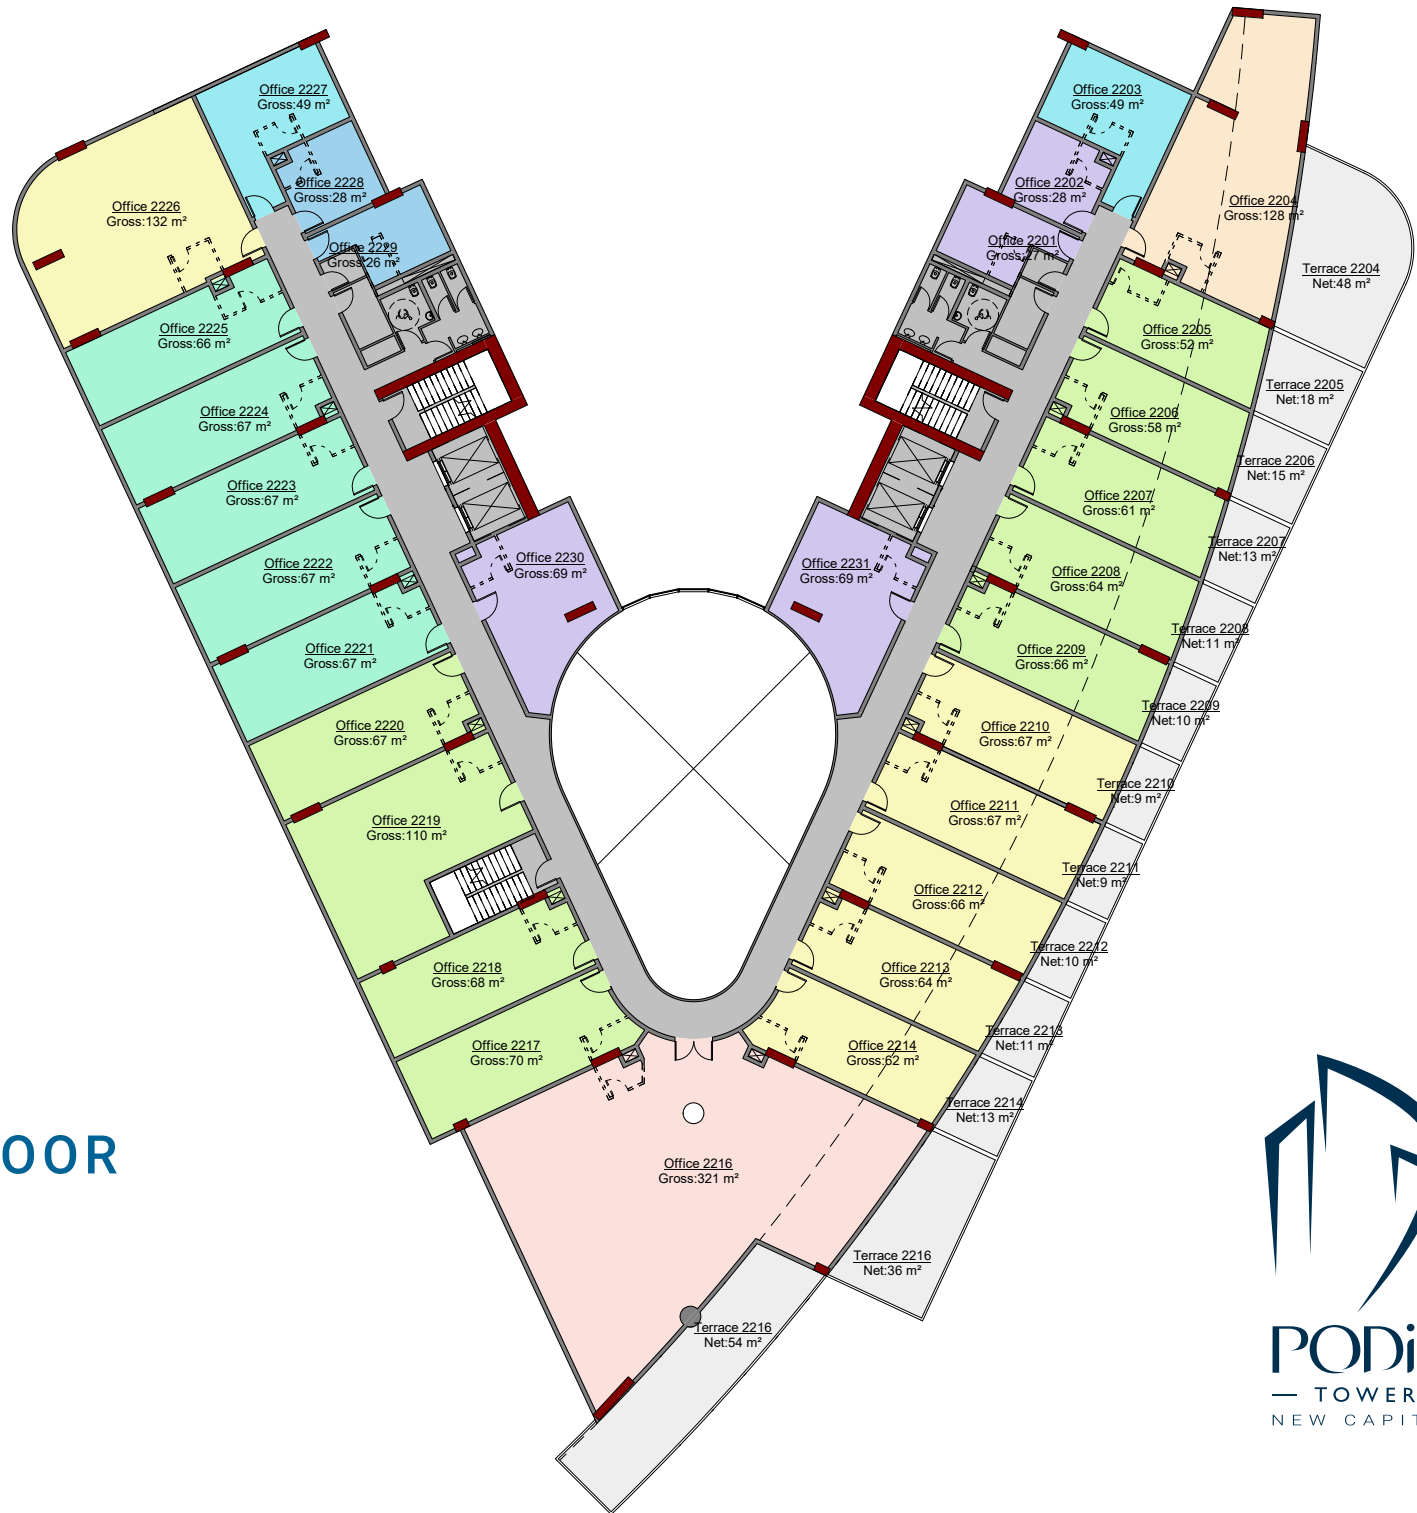

22

TWENTIETH TWO FLOOR

OFFICES